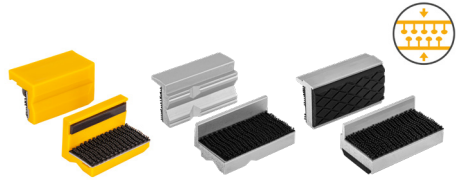

SPEZIAL KLETT-BACKEN (PAAR) SPECIAL VELCRO JAWS (PAIR)

50 mm Schonbacken, passend für Schraubstock 9-205-K
50 mm protection jaws, suitable for ball joint vice 9-205-K

9-900-K50-KSTP	Kunststoff-Schonbacken mit Prismen (Paar) Plastic protective jaws with prisms (pair)
9-900-K50-ALP	Aluminium-Schonbacken mit Prismen (Paar) Aluminum protective jaws with prisms (pair)
9-900-K50-ALG	Aluminium-Schonbacken mit Gummi (Paar) Aluminum protective jaws with rubber (pair)

ZUBEHÖR/ VERSCHLEISSTEILE ACCESSORIES/ SPARE PARTS

	KORKEICHE CORK OAK	sehr elastisch, schwer brennbar, natürlicher und nachhaltiger Rohstoff very elastic, hardly combustible, natural and sustainable raw material
	FILZ FELT	synthetische Vliesfasern, sehr robuster und langlebiger Filz, fusselfrei synthetic non-woven fibers, very robust and durable felt, lint-free.
	LEDER LEATHER	strapazierfähig, optimales Verschleißverhalten, Wassertropfenechtheit hard-wearing, optimal wear behavior, water drop resistance

Kork, zum Aufkleben (10 Stück)

Cork, to glue on (10 pieces)

50 mm	100 mm	125 mm	150 mm
KORK-050x25x3	KORK-100x25x3	KORK-125x25x3	KORK-150x25x3