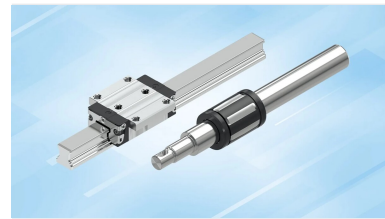

Ball rail KSA-015-SNS-N-00-00 S - Bosch Rexroth R160913334

Item no. BRR-R160913334 **Manufacturer** Bosch Rexroth

Manufacturer no. R160913334

ball rail KSA-015-SNS-N-00-00 S by Bosch Rexroth, guide rail with hardened raceways. Genuine linear motion component for machine building and automation.

TECHNICAL DATA

Article authenticity	Original product
Condition of article	New
Country of Manufacture	Germany
Weight	0.1 kg

DESCRIPTION

ball rail KSA-015-SNS-N-00-00 S by Bosch Rexroth. Guide rail with hardened raceways. As a genuine part it fits exactly into the corresponding linear motion system and ensures dimensional accuracy and long service life.

Technical data

- Manufacturer: Bosch Rexroth
- Type: ball rail
- Designation: KSA-015-SNS-N-00-00 S
- Size: 015
- Material number: R160913334

Applications

Machine tools, handling and automation. Matching series components on request.