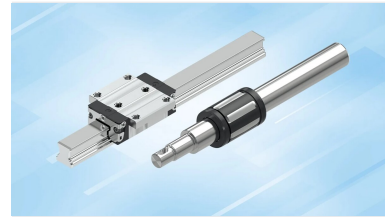

# Ball rail KSA-025-SNS-S-MA-AK S - Bosch Rexroth R160923825

**Item no.** BRR-R160923825 **Manufacturer** Bosch Rexroth

**Manufacturer no.** R160923825

ball rail KSA-025-SNS-S-MA-AK S by Bosch Rexroth, guide rail with hardened raceways. Genuine linear motion component for machine building and automation.

## DESCRIPTION

ball rail KSA-025-SNS-S-MA-AK S by Bosch Rexroth. Guide rail with hardened raceways. As a genuine part it fits exactly into the corresponding linear motion system and ensures dimensional accuracy and long service life.

## Technical data

- Manufacturer: Bosch Rexroth
- Type: ball rail
- Designation: KSA-025-SNS-S-MA-AK S
- Size: 025
- Material number: R160923825