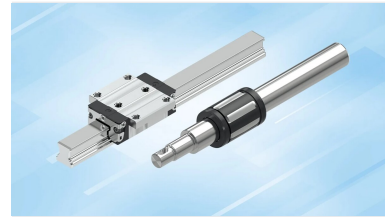

# Ball rail KSA-030-SNS-N-MA-AK S - Bosch Rexroth R160973481

**Item no.** BRR-R160973481 **Manufacturer** Bosch Rexroth

**Manufacturer no.** R160973481

ball rail KSA-030-SNS-N-MA-AK S by Bosch Rexroth, guide rail with hardened raceways. Genuine linear motion component for machine building and automation.

## DESCRIPTION

ball rail KSA-030-SNS-N-MA-AK S by Bosch Rexroth. Guide rail with hardened raceways. As a genuine part it fits exactly into the corresponding linear motion system and ensures dimensional accuracy and long service life.

## Technical data

- Manufacturer: Bosch Rexroth
- Type: ball rail
- Designation: KSA-030-SNS-N-MA-AK S
- Size: 030
- Material number: R160973481