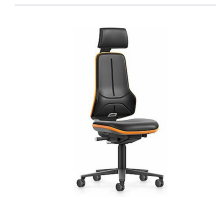

Neon XXL heavy-duty work chair with adjustable headrest - Bimos 9576-MG01-3279

Item no. WL83255 **Manufacturer** Bimos

Manufacturer no. 9576-MG01-3279

Neon XXL heavy-duty work chair with adjustable headrest, reinforced components throughout and XXL weight adjustment from 80 to 180 kg. Synchronous mechanism, seat height 470-640 mm, replaceable Magic imitation leather upholstery black, orange flex band, soft twin castors.

DESCRIPTION

Neon XXL brings ergonomics, safety, seating comfort and comprehensive features to any workplace. Ideal for workshop and production.

- Heavy-duty rating across all components
- Heavy-duty components: frame, castors, mechanism, gas spring and base
- Thicker upholstery, optimised shaping
- XXL weight adjustment, 80 to 180 kg
- Optional heavy-duty armrests, greater width
- Synchronised mechanism

- Seat depth adjustment
- Seat height adjustment 470 to 640 mm
- Backrest height adjustment
- Flex band in orange, green, grey and blue
- Replaceable upholstery for seat and back
- Aluminium base, black
- soft twin castors

Product details

Sales unit	1 piece
Content unit	1 piece
Colour	black
Chair version	Castors
Colour ring version	orange
Upholstery colour	black
Upholstery material	Synthetic leather
Five-star base	yes
Seat height adjustment	470 to 640 mm
ESD compliant	no