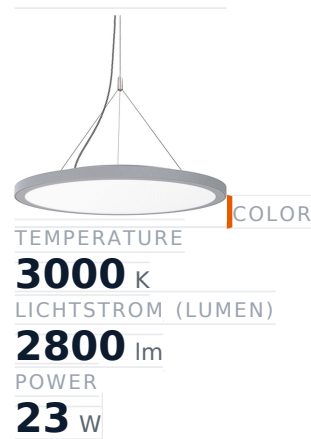

Glamox C95-PC525 indoor luminaire, 2721 lm, 3000 K, DALI dimmable

Item no.	GL-C95229970	Manufacturer	Glamox
Manufacturer no.	C95229970	EAN	7332402299700

Glamox C95-PC525 indoor luminaire - 2721 lm, 3000 K, DALI dimmable.

TECHNICAL DATA

Article authenticity	Original product
Color Temperature	3000K
Condition of article	New
Country of Manufacture	Germany
Execution	TEC
Lichtstrom (Lumen)	2800 lm
Power	23 W
Schutzart	IP40
Serie	C95-PC525
Steuerung / Betriebsgerät	DALI dimmbar
Weight	6.6 kg

STANDARDS & COMPLIANCE

ESD safe

DESCRIPTION

The **Glamox C95-PC525** is a professional indoor luminaire delivering 2721 lm at 3000 K.

- **Luminous flux:** 2721 lm
- **Power:** 23 W
- **Colour temperature:** 3000 K
- **Colour rendering:** Ra80
- **IP rating:** IP40

- **Control gear:** DALI dimmable
- **Service life:** 100 000 h
- **Shape:** Rund
- **Material:** Acryl
- **Brand:** Glamox

High-quality Glamox LED lighting for durable, energy-efficient operation.