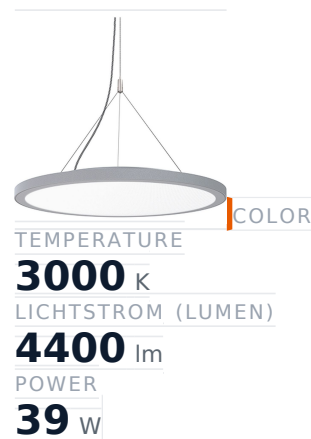

Glamox C95-PC525 indoor luminaire, 4173 Im, 3000 K, switchable

Item no.	GL-C95231546	Manufacturer	Glamox
Manufacturer no.	C95231546	EAN	7332402315462

Glamox C95-PC525 indoor luminaire - 4173 Im, 3000 K, switchable.

TECHNICAL DATA

Article authenticity	Original product
Color Temperature	3000K
Condition of article	New
Country of Manufacture	Germany
Execution	TEC
Lichtstrom (Lumen)	4400 Im
Power	39 W
Schutzart	IP40
Serie	C95-PC525
Steuerung / Betriebsgerät	Schaltbar (HF)
Weight	6.54 kg

STANDARDS & COMPLIANCE

ESD safe

DESCRIPTION

The **Glamox C95-PC525** is a professional indoor luminaire delivering 4173 Im at 3000 K.

- **Luminous flux:** 4173 Im
- **Power:** 39 W
- **Colour temperature:** 3000 K
- **Colour rendering:** Ra80
- **IP rating:** IP40

- **Control gear:** switchable
- **Service life:** 100 000 h
- **Shape:** Rund
- **Material:** Acryl
- **Brand:** Glamox

High-quality Glamox LED lighting for durable, energy-efficient operation.