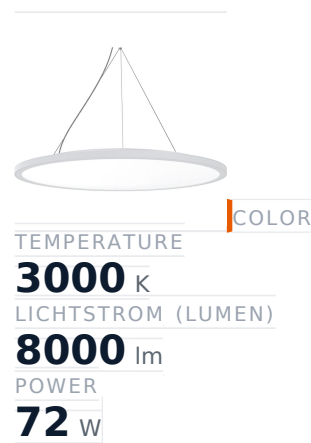

Glamox C95-PC825 indoor luminaire, 7663 lm, 3000 K, DALI dimmable

Item no.	GL-C95230002	Manufacturer	Glamox
Manufacturer no.	C95230002	EAN	7332402300024

Glamox C95-PC825 indoor luminaire - 7663 lm, 3000 K, DALI dimmable.

TECHNICAL DATA

Article authenticity	Original product
Color Temperature	3000K
Condition of article	New
Country of Manufacture	Germany
Execution	TEC
Lichtstrom (Lumen)	8000 lm
Power	72 W
Schutzart	IP40
Serie	C95-PC825
Steuerung / Betriebsgerät	DALI dimmbar
Weight	12.28 kg

STANDARDS & COMPLIANCE

ESD safe

DESCRIPTION

The **Glamox C95-PC825** is a professional indoor luminaire delivering 7663 lm at 3000 K.

- **Luminous flux:** 7663 lm
- **Power:** 72 W
- **Colour temperature:** 3000 K
- **Colour rendering:** Ra80
- **IP rating:** IP40

- **Control gear:** DALI dimmable
- **Service life:** 80 000 h
- **Shape:** Rund
- **Material:** Acryl
- **Brand:** Glamox

High-quality Glamox LED lighting for durable, energy-efficient operation.