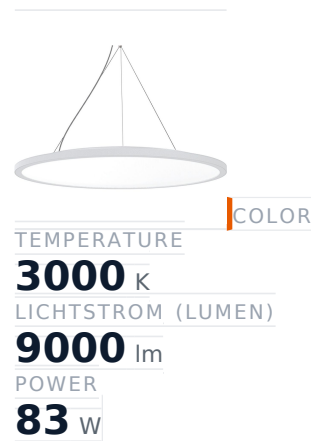

# Glamox C95-PC825 indoor luminaire, 8708 lm, 3000 K, switchable

<b>Item no.</b>	GL-C95231578	<b>Manufacturer</b>	Glamox
<b>Manufacturer no.</b>	C95231578	<b>EAN</b>	7332402315783

Glamox C95-PC825 indoor luminaire – 8708 lm, 3000 K, switchable.

## TECHNICAL DATA

Article authenticity	<b>Original product</b>
Color Temperature	<b>3000K</b>
Condition of article	<b>New</b>
Country of Manufacture	<b>Germany</b>
Execution	<b>TEC</b>
Lichtstrom (Lumen)	<b>9000 lm</b>
Power	<b>83 W</b>
Schutzart	<b>IP40</b>
Serie	<b>C95-PC825</b>
Steuerung / Betriebsgerät	<b>Schaltbar (HF)</b>
Weight	<b>14.86 kg</b>

## DESCRIPTION

The **Glamox C95-PC825** is a professional indoor luminaire delivering 8708 lm at 3000 K.

- **Luminous flux:** 8708 lm
- **Power:** 83 W
- **Colour temperature:** 3000 K
- **Colour rendering:** Ra80
- **IP rating:** IP40

- **Control gear:** switchable
- **Service life:** 50 000 h
- **Shape:** Rund
- **Material:** Acryl
- **Brand:** Glamox

High-quality Glamox LED lighting for durable, energy-efficient operation.