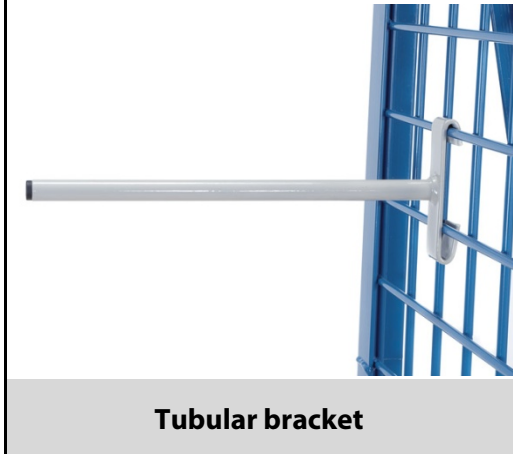

Product data sheet

Construction:

Steel welded, powder coated, grey RAL 7035.

Tubular bracket

Technical details:

Capacity	25 kg
Dimension	22 Ø x 300 length mm
net weight	0,4 kg
Country of origin	Germany
Customs tariff number	8716800000
Warranty	10 years
EAN-Code	4017976013022
Order number	1302