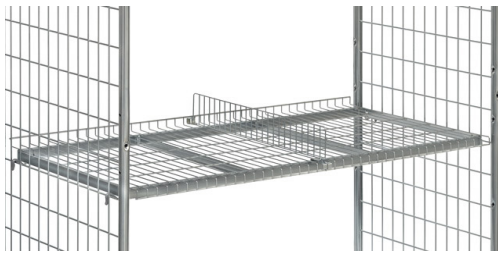

## Construction:

As divider for shelves. With welded clamping lug. Wire lattice, electrolytically galvanised. Size: W x H 506/606 x 95 mm, esh width: 25 mm

Separating grid shelves made of wire lattice