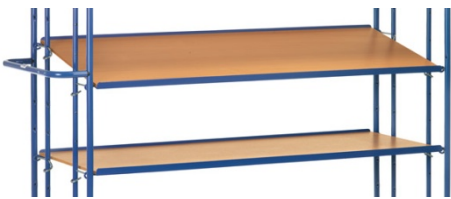

Transport equipment

Product data sheet

Construction:

Shelves made of of derived timber material boards, surface beech gain, put into an angle steel frame with 15 mm high skirting at both sides. Additional charge or price reduction for shelves.

Detachable shelves

Technical details:

Platform size	1250 x 610 L x W mm
Country of origin	Germany
Customs tariff number	8716800000
Warranty	10 years
EAN-Code	4017976040950
Order number	E4195ET