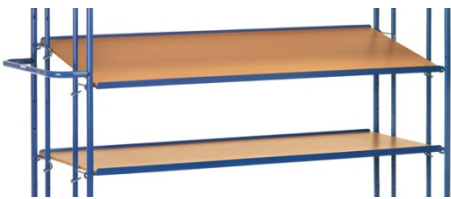

Transport equipment

Product data sheet

Construction:

Shelves made of of derived timber material boards, surface beech gain, put into an angle steel frame with 15 mm high skirting at both sides. Additional charge or price reduction for shelves.

Detachable shelves

Technical details:

Platform size	1650 x 610 L x W mm
Country of origin	Germany
Customs tariff number	8716800000
Warranty	10 years
EAN-Code	4017976040967
Order number	E4196ET