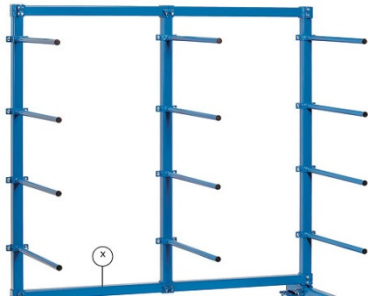

Product data sheet

Horizontal bar

Construction:

Trolleys can be completed with these modules as often as required, e. g. with further posts and carrier spars or cross beams.

E4614HS = 1200 mm long

E4615HS = 1600 mm long

E4616HS = 2000 mm long

Technical details:

Length	1600 mm
Country of origin	Germany
Customs tariff number	8716800000
Warranty	10 years
EAN-Code	4017976246154
Order number	E4615HS