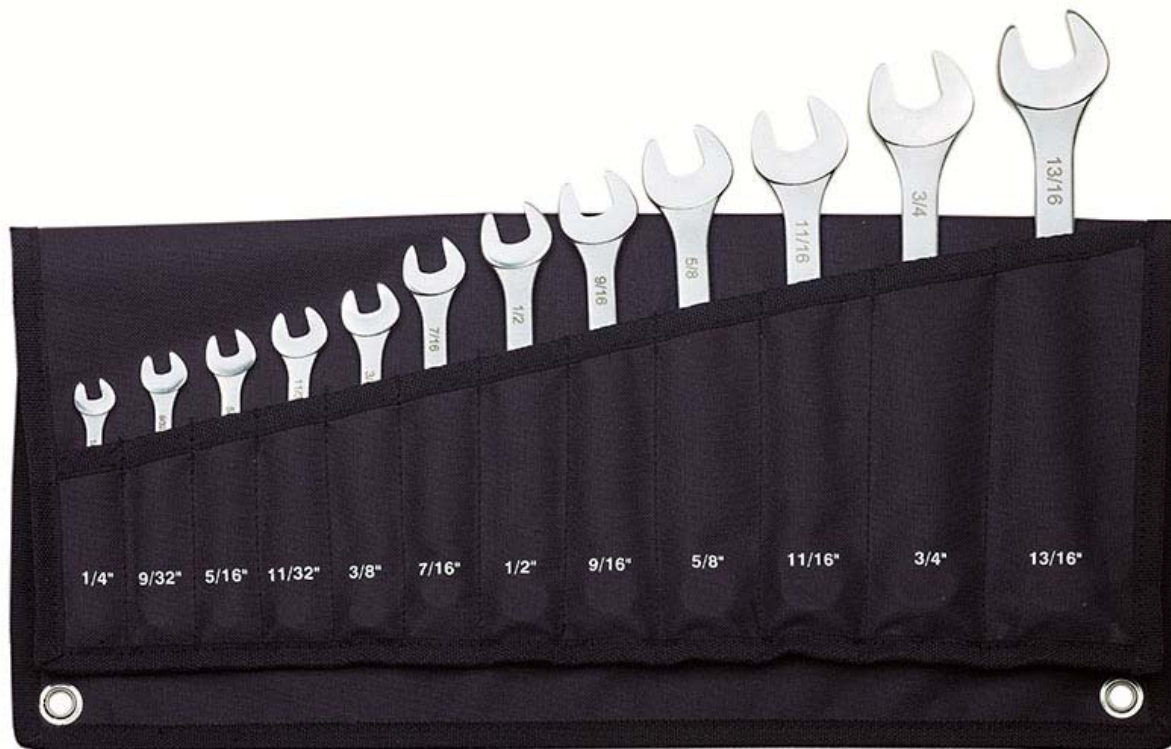

SlimLine spanners. Hands-on tools. CrV steel drop forged.

12-piece SlimLine combination spanner set for imperial screw sizes

With 15° offset ring head. In practical canvas roll bag with holes for hanging up.

Spanner sizes: 1/4" - 9/32" - 5/16" - 11/32" - 3/8" - 7/16" - 1/2" - 9/16" - 5/8" - 11/16" - 3/4" and 13/16". With durable laser marking and large, clearly readable imperial sizes. Polished heads, slim and thin-walled. Optimal surface protection (double nickel-plating and single matt chrome plating) with comfortable, smooth finish.