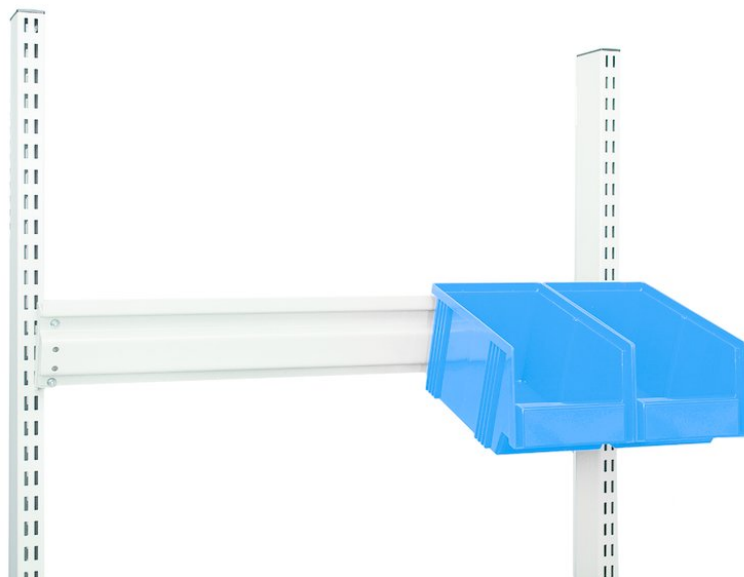

## Bin rail ESD M1350 1343x100

Space saving bin rails ensure an ergonomic working position

Product code	859153-49
Width mm	1343
Depth mm	52
Height mm	100
Max load kg	50
ESD	Yes
Warranty years	5
Suitable for module	M1350

Available for the following products