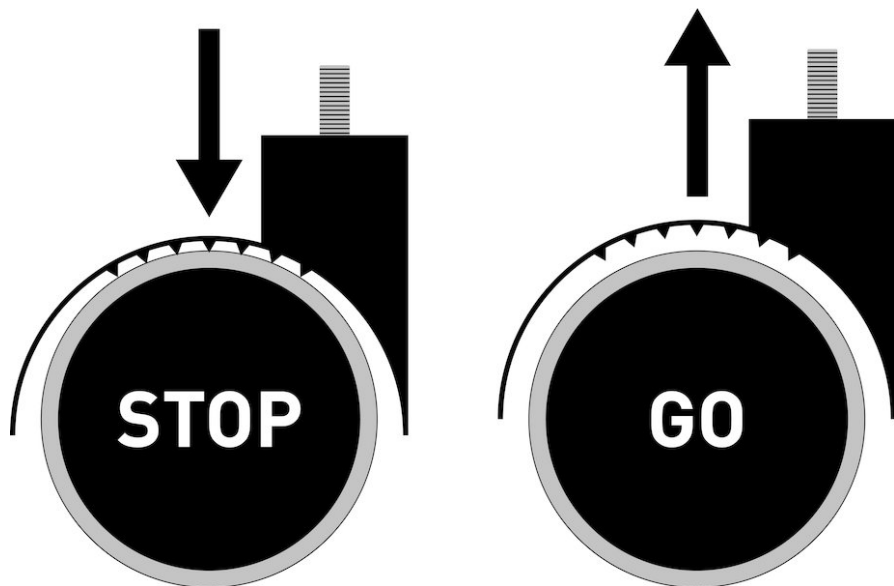

## Soft ESD Stop&Go castor set for hard floors

Safe castor set for high chair models that need to be moved around the workplace

Quantity per package 5

Product code CSTOP-ESD

ESD Yes

Suitable for cleanroom No

Warranty years 10

Available for the following products

Other

Safe Stop&Go ESD castors will brake as soon as they are loaded, but when not loaded, the chair is easy to move around. Treston Ergo ESD;Treston Plus ESD;Neon ESD;Flex ESD;Stool ESD;Saddle ESD